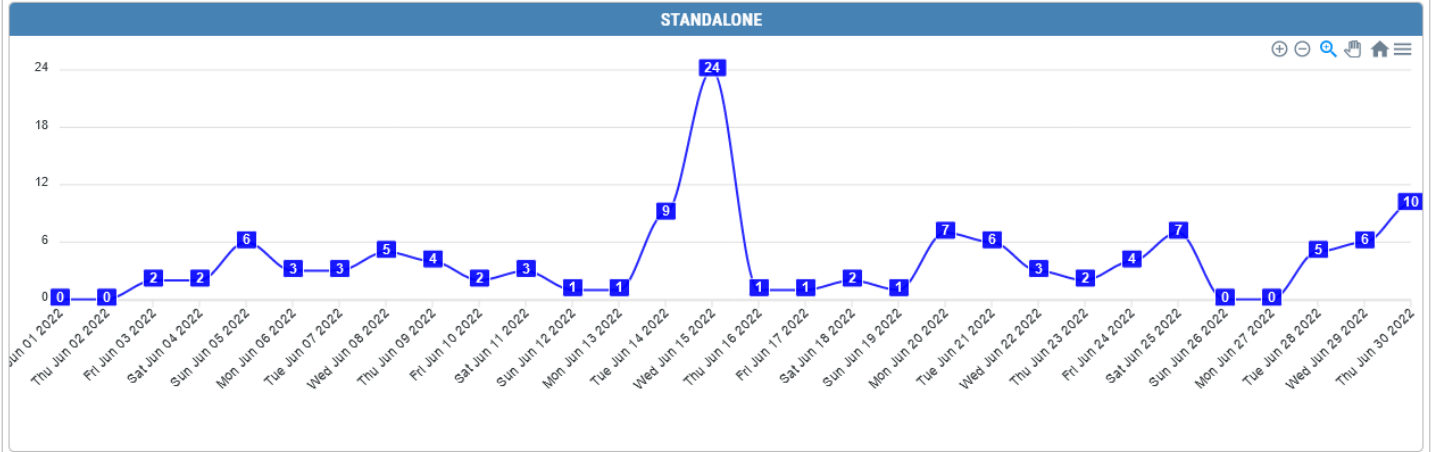

MODOC - DAILY VISITS - JUNE 2022