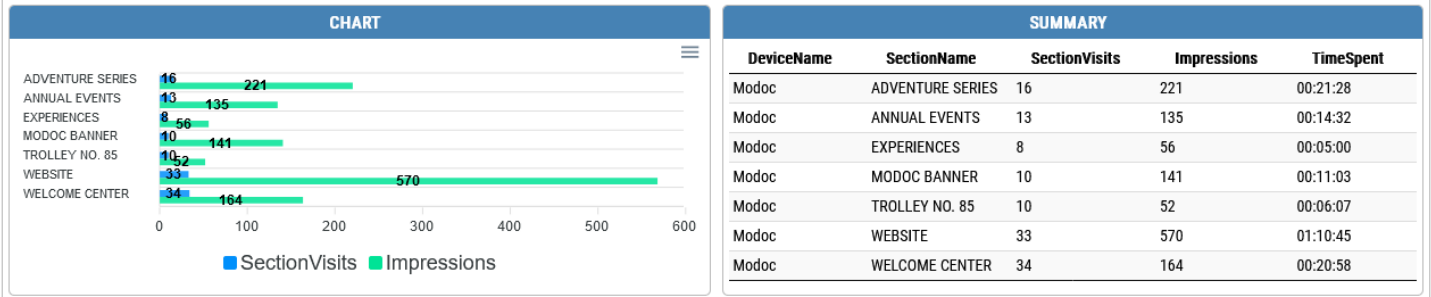

MODOC - SECTION DATA - JUNE 2022