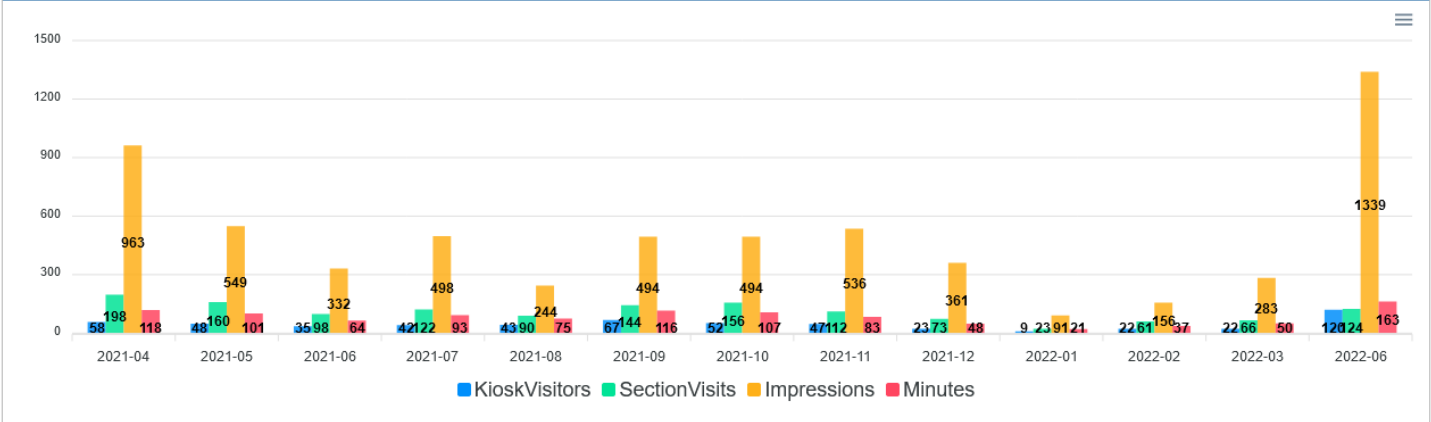

MODOC - LONG TERM KPI

REPORT BY: SKYLINE BUSINESS TECHNOLOGY, LLC | IT CONSULTING SERVICES DESIGN / BUILD / MAINTAIN | 260-225-3133 / www.SkylineBT.com

REPORT FOR: VISIT WABASH COUNTY - KIOSK USAGE REPORT MODOC - JUNE 2022