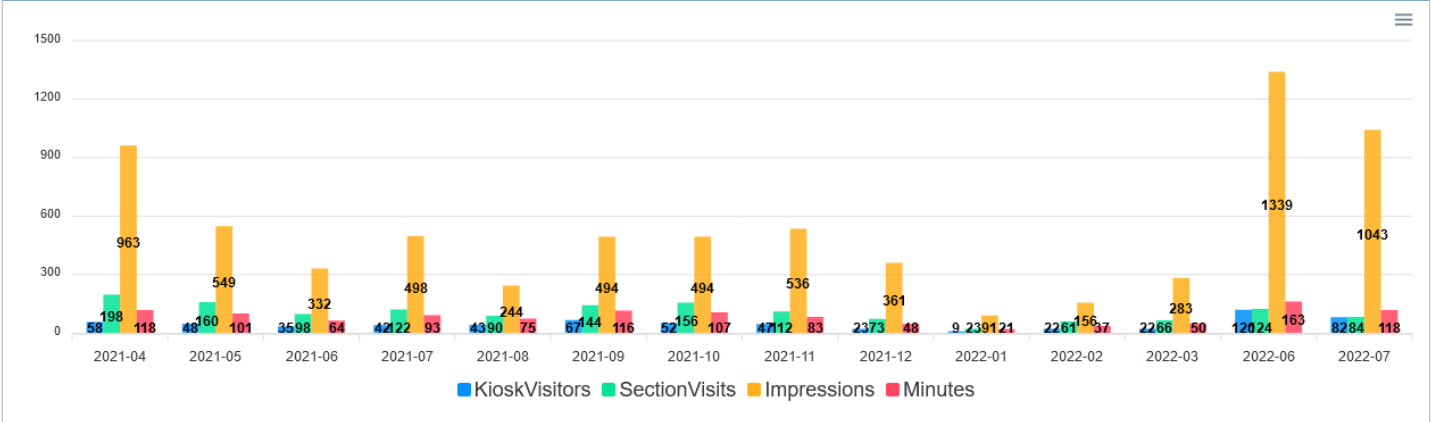

MODOC - LONG TERM KPI

REPORT BY: **SKYLINE BUSINESS TECHNOLOGY, LLC**
IT CONSULTING SERVICES
DESIGN / BUILD / MAINTAIN
260-225-3133 / www.SkylineBT.com

PDF: SS:

REPORT FOR: **VISIT WABASH COUNTY - KIOSK USAGE REPORT**
MODOC - JULY 2022