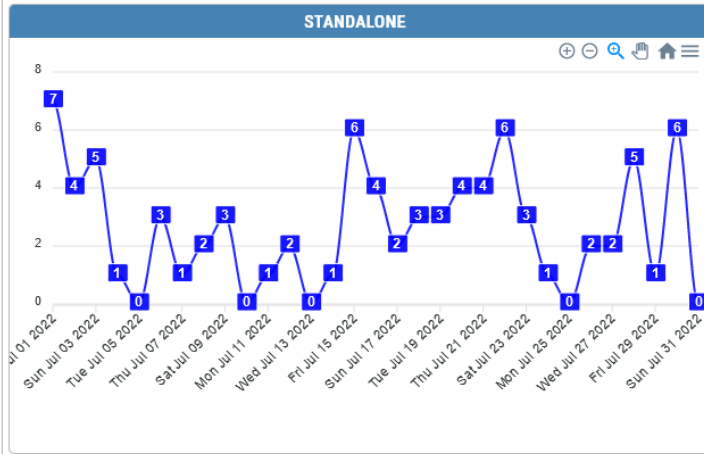

MODOC @ MODOC'S MARKET - JULY 2022

Name	Value
DeviceName	Modoc
DeviceLocation	Modoc's Market
ReportingPeriod	2022-07-01 thru 2022-07-30
KioskVisitors	82
SectionVisits	84
Impressions	1043
TotalVisitDuration	01:57:26 [1 hour(s), 57 minute(s), 26 second(s)]
AvgVisit	00:01:26 [1 minute(s), 26 second(s)]
MinVisit	00:00:14 [14 second(s)]
MaxVisit	00:20:37 [20 minute(s), 37 second(s)]

MODOC - DAILY VISITS - JULY 2022

MODOC - SECTION DATA - JULY 2022

DeviceName	SectionName	SectionVisits	Impressions	TimeSpent
Modoc	ADVENTURE SERIES	13	103	00:13:11
Modoc	ANNUAL EVENTS	4	227	00:12:41
Modoc	EXPERIENCES	11	61	00:05:53
Modoc	MODOC BANNER	9	127	00:10:17
Modoc	TROLLEY NO. 85	17	99	00:10:50
Modoc	WEBSITE	12	317	00:36:31
Modoc	WELCOME CENTER	18	109	00:15:30