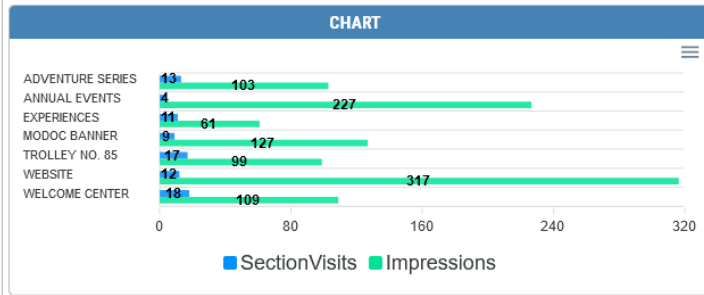

MODOC @ MODOC'S MARKET - JULY 2022

Name	Value
DeviceName	Modoc
DeviceLocation	Modoc's Market
ReportingPeriod	2022-07-01 thru 2022-07-30
KioskVisitors	82
SectionVisits	84
Impressions	1043
TotalVisitDuration	01:57:26 [1 hour(s), 57 minute(s), 26 second(s)]
AvgVisit	00:01:26 [1 minute(s), 26 second(s)]
MinVisit	00:00:14 [14 second(s)]
MaxVisit	00:20:37 [20 minute(s), 37 second(s)]

MODOC - DAILY VISITS - JULY 2022

MODOC - SECTION DATA - JULY 2022

DeviceName	SectionName	SectionVisits	Impressions	TimeSpent
Modoc	ADVENTURE SERIES	13	103	00:13:11
Modoc	ANNUAL EVENTS	4	227	00:12:41
Modoc	EXPERIENCES	11	61	00:05:53
Modoc	MODOC BANNER	9	127	00:10:17
Modoc	TROLLEY NO. 85	17	99	00:10:50
Modoc	WEBSITE	12	317	00:36:31
Modoc	WELCOME CENTER	18	109	00:15:30