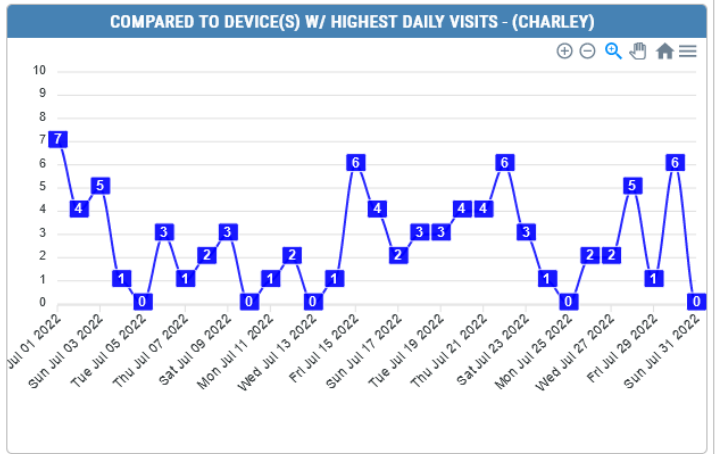

MODOC @ MODOC'S MARKET - JULY 2022

Name	Value
DeviceName	Modoc
DeviceLocation	Modoc's Market
ReportingPeriod	2022-07-01 thru 2022-07-30
KioskVisitors	82
SectionVisits	84
Impressions	1043
TotalVisitDuration	01:57:26 [1 hour(s), 57 minute(s), 26 second(s)]
AvgVisit	00:01:26 [1 minute(s), 26 second(s)]
MinVisit	00:00:14 [14 second(s)]
MaxVisit	00:20:37 [20 minute(s), 37 second(s)]

MODOC - DAILY VISITS - JULY 2022

MODOC - SECTION DATA - JULY 2022

DeviceName	SectionName	SectionVisits	Impressions	TimeSpent
Modoc	ADVENTURE SERIES	13	103	00:13:11
Modoc	ANNUAL EVENTS	4	227	00:12:41
Modoc	EXPERIENCES	11	61	00:05:53
Modoc	MODOC BANNER	9	127	00:10:17
Modoc	TROLLEY NO. 85	17	99	00:10:50
Modoc	WEBSITE	12	317	00:36:31
Modoc	WELCOME CENTER	18	109	00:15:30