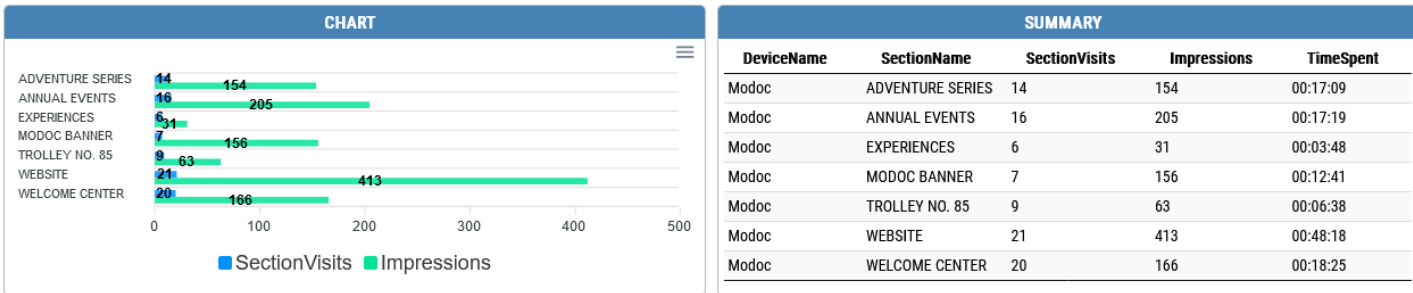

MODOC - SECTION DATA - AUGUST 2022