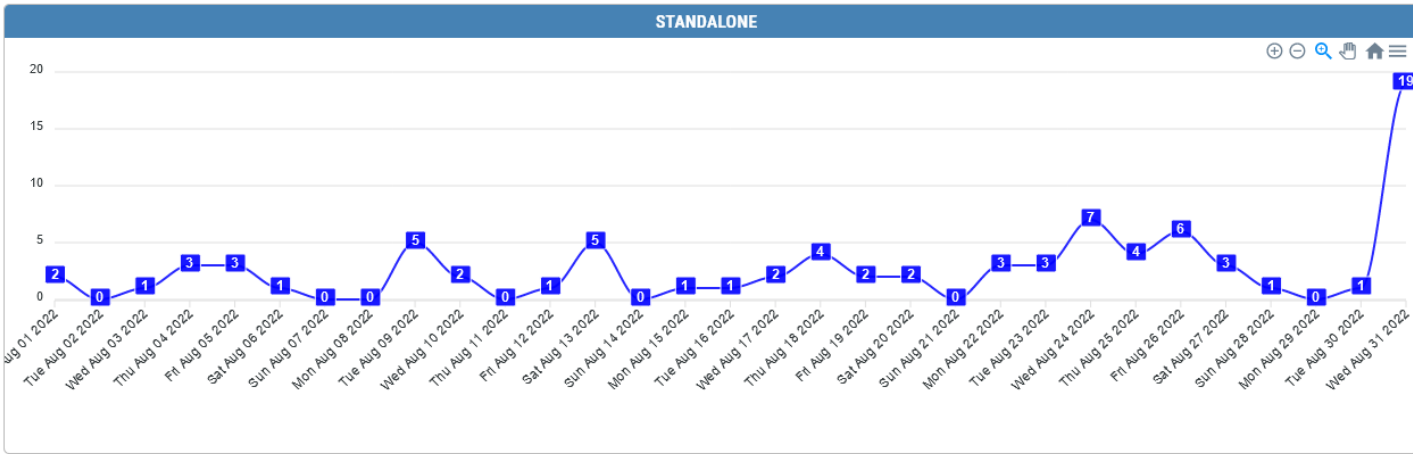

MODOC - DAILY VISITS - AUGUST 2022