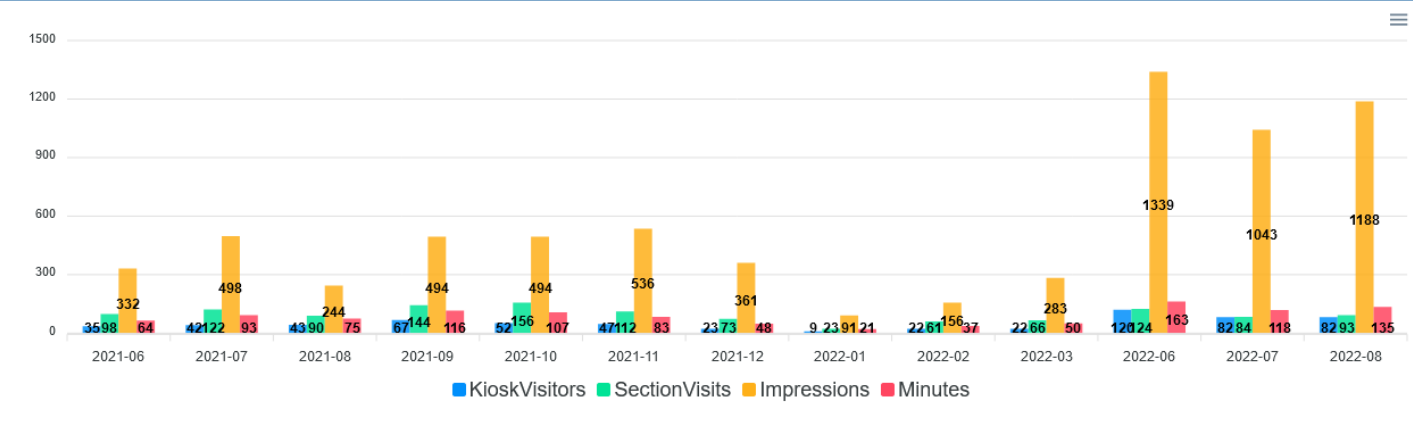

MODOC - LONG TERM KPI

REPORT BY:

IT CONSULTING SERVICES
DESIGN / BUILD / MAINTAIN
260-225-3133 / www.SkylineBT.com

PDF:

SS:

REPORT FOR:

VISIT WABASH COUNTY - KIOSK USAGE REPORT
MODOC - AUGUST 2022