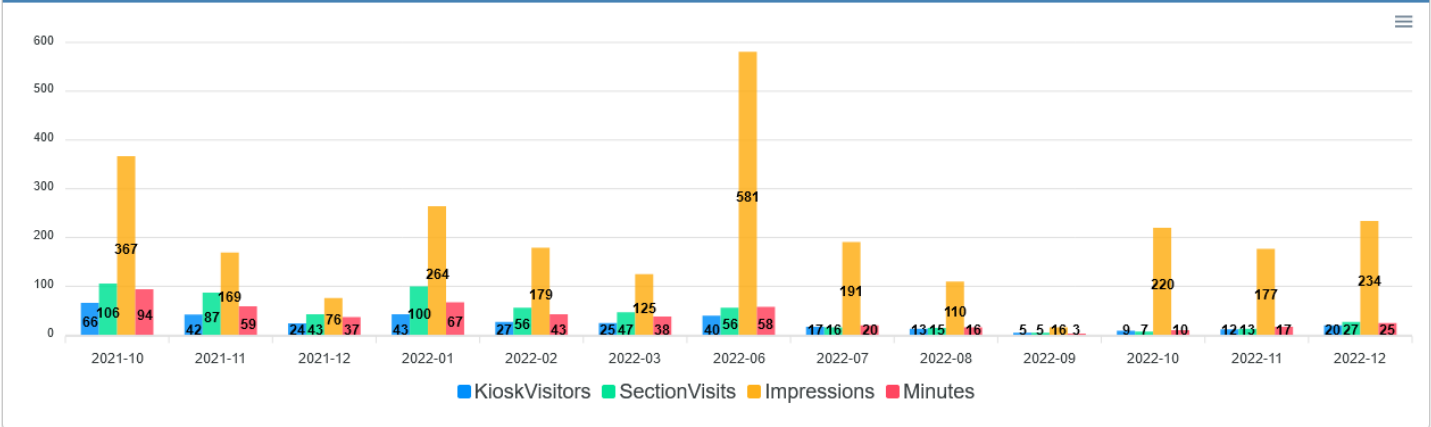

MANNY - LONG TERM KPI

REPORT BY:

IT CONSULTING SERVICES
DESIGN / BUILD / MAINTAIN
260-225-3133 / www.SkylineBT.com

PDF:

SS:

REPORT FOR:

VISIT WABASH COUNTY - KIOSK USAGE REPORT
MANNY - DECEMBER 2022